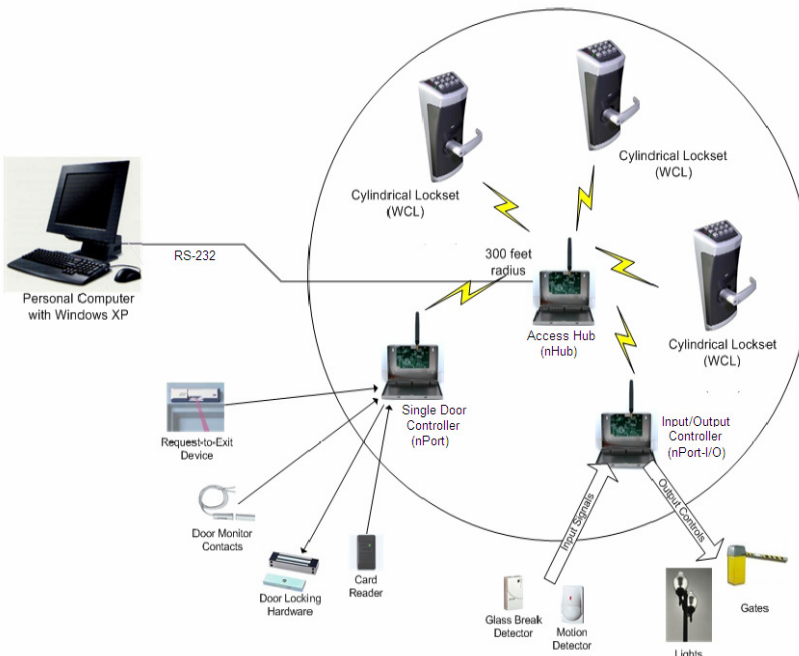

The Single Door Controller is used to connect the primary door hardware components to the access system via the most convenient method, **WIRELESS**. No longer is labor required to run cable from every door back to a common hub, or to another controller. Each Door Controller is individually detected by a common Wireless Access Hub (*nHub*) making installation extremely simple. Local power is required for the industry standard lock and portal, but the communications back to the computer is accomplished via advanced and triple level encrypted Spread Spectrum RF.

The Novation Wireless product family leverages a unique **LEARN MODE** capability eliminating the need for bulk downloading. Upon initial card usage, a request will be sent to the Wireless Access Hub (*nHub*) requesting details about the access card record. The *nHub* will send the encrypted information to the Controller where the access decision is made. This ensures the Portal has the latest information when you need it.

The Single Door Controller supports industry standard Wiegand card readers and card formats up to 64 bits. The unit communicates to the Security Network Software via the *nHub* for a maximum range of 300 feet.

- ❖ 10,000 Cardholders
- ❖ 20,000 Transactions
- ❖ Door Status Contact Input
- ❖ Request-to-Exit Input
- ❖ Door Strike Output Relay

- ❖ 12Volts DC Input @ 450 ma
- ❖ Board Dimensions (6.5 w x 4.0 h)
- ❖ Enclosure (9.5 w x 6.25 h x 2.6 d)
- ❖ Operating Temperature of 5-90% relative humidity (non-condensing)